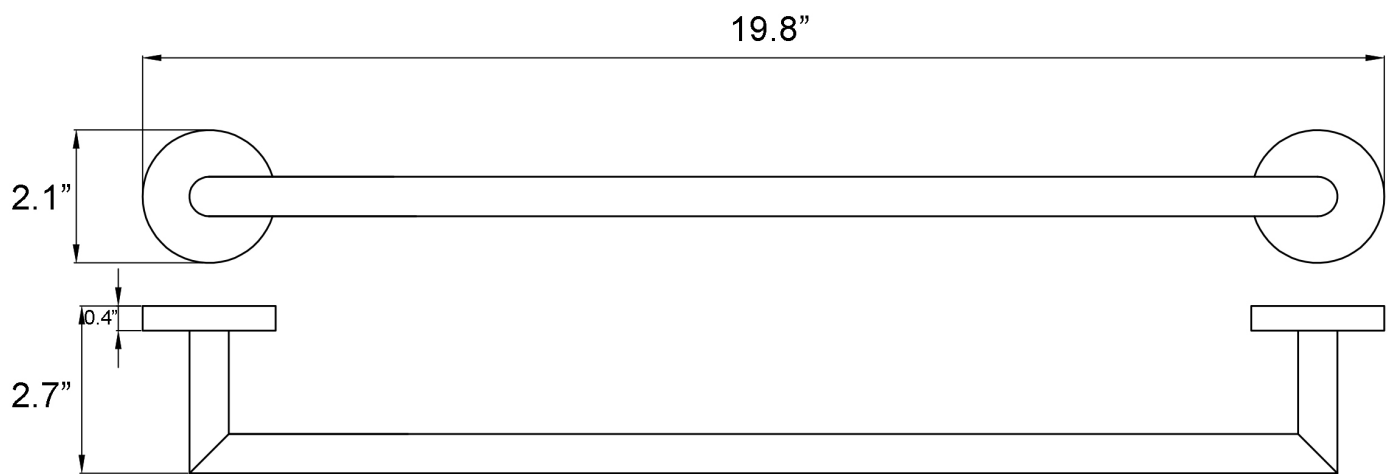

Features

- Bathroom accessory set
- Polished Chrome Finish
- Solid Brass Base
- Includes Mounting Hardware

Pura WSBC 203290A CR

SKU# | Option:

- Pura WSBC 203208 CR | Single Hook
- Pura WSBC 203210 CR | 19.8" L x 2.7" W x 1.2" H Towel Bar
- Pura WSBC 203204 CR | 7.4" L x 3.1" W x 2.1" H Toilet Paper Holder

Product Specs Sheets

Collection
Pura

Model |
Pura WSBC 203208

Dimensions Metric
1 inch = 2.54 cm
1 inch = 25.4 mm

WS[®]
BATH
COLLECTIONS

1051 Lea Drive - Collegeville, PA 19426
Tel. 215 513 9400 - Fax 610 831 0215
www.ws bathcollections.com - info@ws bathcollections.com

Product Specs Sheets

Collection
Pura

Model |
Pura WSBC 203210

Dimensions Metric
1 inch = 2.54 cm
1 inch = 25.4 mm

WS[®]
BATH
COLLECTIONS

1051 Lea Drive - Collegeville, PA 19426
Tel. 215 513 9400 - Fax 610 831 0215
www.ws bathcollections.com - info@ws bathcollections.com

Product Specs Sheets

Collection
Pura

Model |
Pura WSBC 203204

Dimensions Metric
1 inch = 2.54 cm
1 inch = 25.4 mm

WS[®]
BATH
COLLECTIONS

1051 Lea Drive - Collegeville, PA 19426
Tel. 215 513 9400 - Fax 610 831 0215
www.ws bathcollections.com - info@ws bathcollections.com