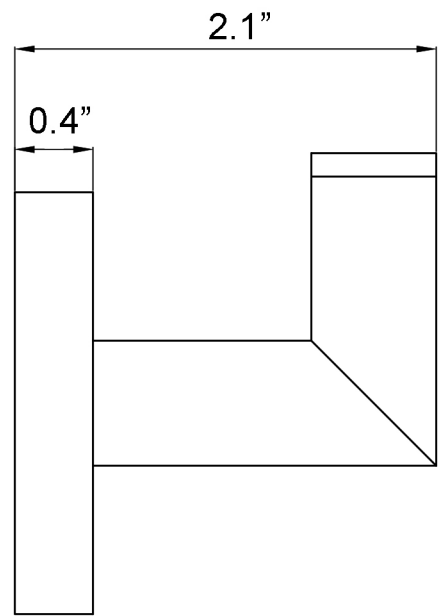

Features

- Bathroom accessory set
- Polished Chrome Finish
- Solid Brass Base
- Includes Mounting Hardware

Pura WSBC 203290A CR

SKU# | Option:

- Pura WSBC 203208 CR | Single Hook
- Pura WSBC 203210 CR | 19.8" L x 2.7" W x 1.2" H Towel Bar
- Pura WSBC 203204 CR | 7.4" L x 3.1" W x 2.1" H Toilet Paper Holder

Product Specs Sheets

Collection
Pura

Model |
Pura WSBC 203208

Dimensions Metric
1 inch = 2.54 cm
1 inch = 25.4 mm

WS[®]
BATH
COLLECTIONS

1051 Lea Drive - Collegeville, PA 19426
Tel. 215 513 9400 - Fax 610 831 0215
www.ws bathcollections.com - info@ws bathcollections.com

Product Specs Sheets

Collection
Pura

Model |
Pura WSBC 203210

Dimensions Metric
1 inch = 2.54 cm
1 inch = 25.4 mm

WS[®]
BATH
COLLECTIONS

1051 Lea Drive - Collegeville, PA 19426
Tel. 215 513 9400 - Fax 610 831 0215
www.ws bathcollections.com - info@ws bathcollections.com

Product Specs Sheets

Collection
Pura

Model |
Pura WSBC 203204

Dimensions Metric
1 inch = 2.54 cm
1 inch = 25.4 mm

WS[®]
BATH
COLLECTIONS

1051 Lea Drive - Collegeville, PA 19426
Tel. 215 513 9400 - Fax 610 831 0215
www.ws bathcollections.com - info@ws bathcollections.com