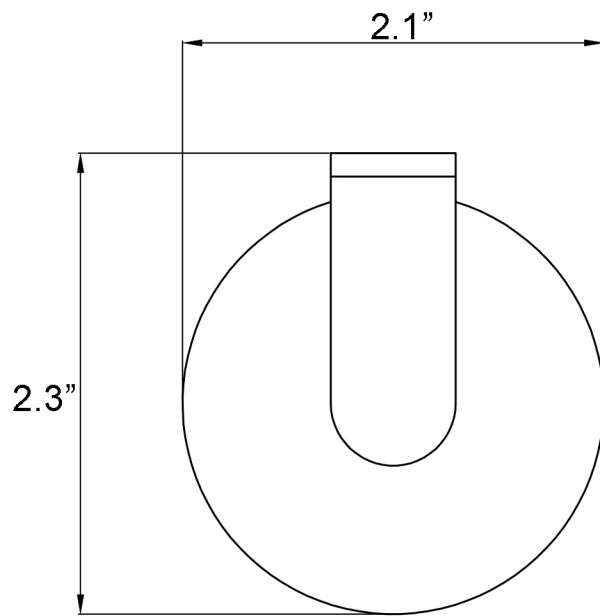

Features

- Bathroom accessory set
- Polished Chrome Finish
- Solid Brass Base
- Includes Mounting Hardware

Pura WSBC 203290A CR

SKU# | Option:

- Pura WSBC 203208 CR | Single Hook
- Pura WSBC 203210 CR | 19.8" L x 2.7" W x 1.2" H Towel Bar
- Pura WSBC 203204 CR | 7.4" L x 3.1" W x 2.1" H Toilet Paper Holder

Product Specs Sheets

Collection
Pura

Model |
Pura WSBC 203208

Dimensions Metric
1 inch = 2.54 cm
1 inch = 25.4 mm

WS[®]
BATH
COLLECTIONS

1051 Lea Drive - Collegeville, PA 19426
Tel. 215 513 9400 - Fax 610 831 0215
www.ws bathcollections.com - info@ws bathcollections.com

Product Specs Sheets

Collection
Pura

Model |
Pura WSBC 203210

Dimensions Metric
1 inch = 2.54 cm
1 inch = 25.4 mm

WS[®]
BATH
COLLECTIONS

1051 Lea Drive - Collegeville, PA 19426
Tel. 215 513 9400 - Fax 610 831 0215
www.ws bathcollections.com - info@ws bathcollections.com

Product Specs Sheets

Collection
Pura

Model |
Pura WSBC 203204

Dimensions Metric
1 inch = 2.54 cm
1 inch = 25.4 mm

WS[®]
BATH
COLLECTIONS

1051 Lea Drive - Collegeville, PA 19426
Tel. 215 513 9400 - Fax 610 831 0215
www.ws bathcollections.com - info@ws bathcollections.com