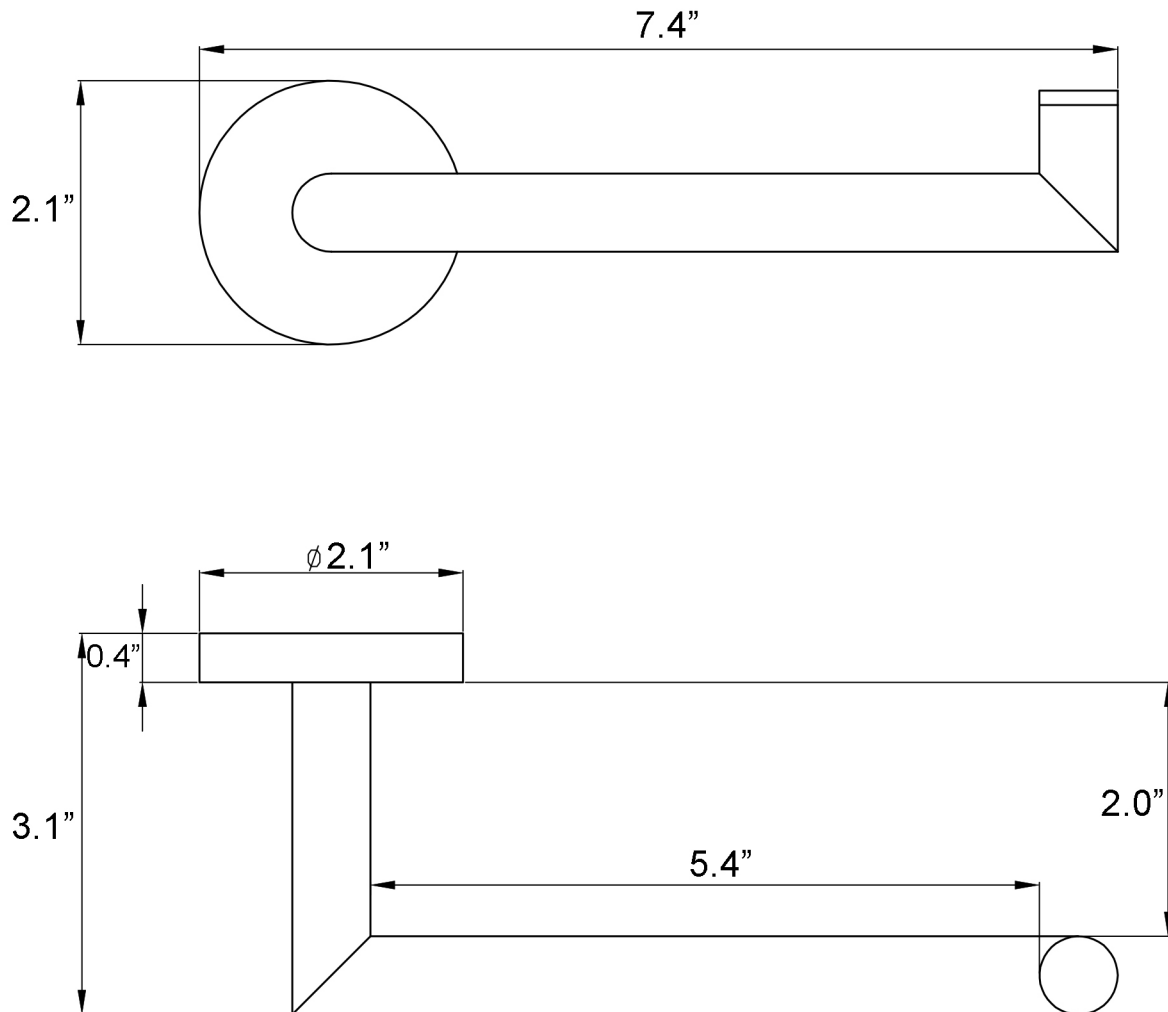

Features

- Bathroom accessory set
- Polished Chrome Finish
- Solid Brass Base
- Includes Mounting Hardware

Pura WSBC 203290A CR

SKU# | Option:

- Pura WSBC 203208 CR | Single Hook
- Pura WSBC 203210 CR | 19.8" L x 2.7" W x 1.2" H Towel Bar
- Pura WSBC 203204 CR | 7.4" L x 3.1" W x 2.1" H Toilet Paper Holder

Product Specs Sheets

Collection
Pura

Model |
Pura WSBC 203208

Dimensions Metric
1 inch = 2.54 cm
1 inch = 25.4 mm

WS[®]
BATH
COLLECTIONS

1051 Lea Drive - Collegeville, PA 19426
Tel. 215 513 9400 - Fax 610 831 0215
www.ws bathcollections.com - info@ws bathcollections.com

Product Specs Sheets

Collection
Pura

Model |
Pura WSBC 203210

Dimensions Metric
1 inch = 2.54 cm
1 inch = 25.4 mm

WS[®]
BATH
COLLECTIONS

1051 Lea Drive - Collegeville, PA 19426
Tel. 215 513 9400 - Fax 610 831 0215
www.ws bathcollections.com - info@ws bathcollections.com

Product Specs Sheets

Collection
Pura

Model |
Pura WSBC 203204

Dimensions Metric
1 inch = 2.54 cm
1 inch = 25.4 mm

WS[®]
BATH
COLLECTIONS

1051 Lea Drive - Collegeville, PA 19426
Tel. 215 513 9400 - Fax 610 831 0215
www.ws bathcollections.com - info@ws bathcollections.com